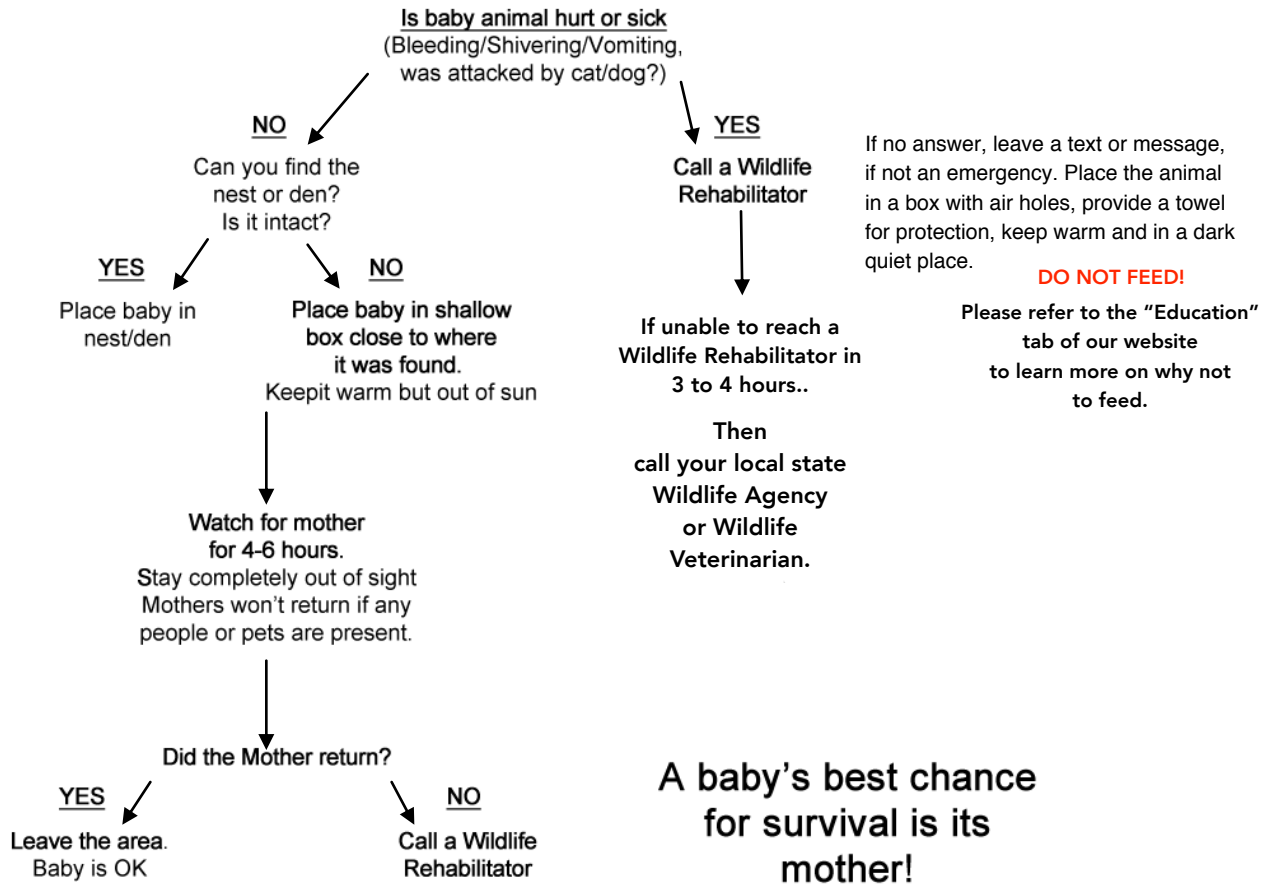

# I Found a Baby Mammal, Now What?

If you require further instructions for a specific mammal, call the contact number provided for the wildlife volunteer in your area.

Call Us:

Wild Again In Mississippi

(901)-921-0656